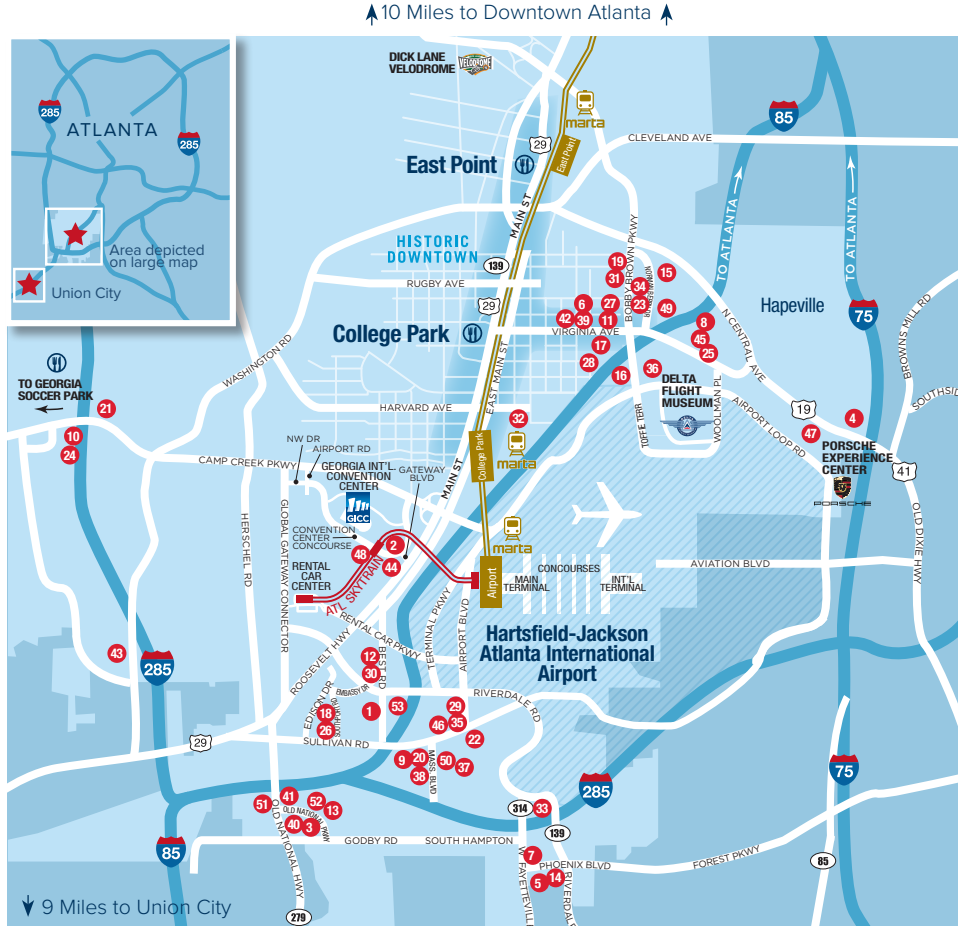

## Union City

54. Days Inn & Suites Union City
55. Garden Inn Union City
56. LaQuinta Inn & Suites Union City
57. Magnuson Hotel Atlanta South
58. Motel 6 Union City
59. Quality Inn & Suites Union City
60. Stay Express Inn & Suites Union City